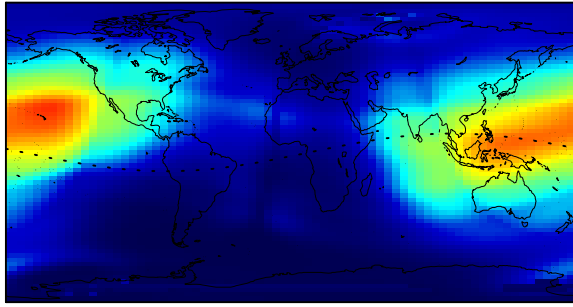

Ionex file containing 3-dimensional tec maps - 09:00 UT