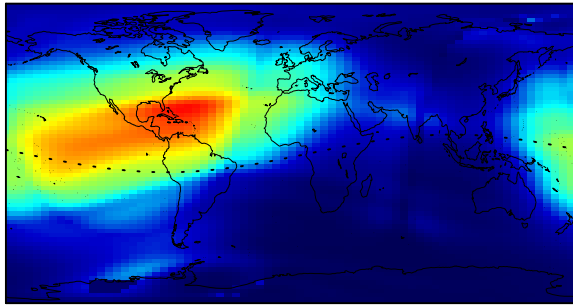

Ionex file containing 3-dimensional tec maps - 23:00 UT