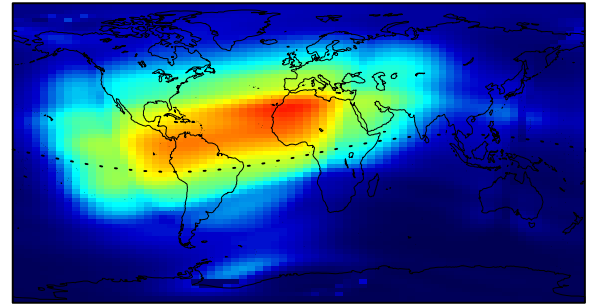

Ionex file containing 3-dimensional tec maps - 17:00 UT

Ionex file containing 3-dimensional tec maps - 23:00 UT