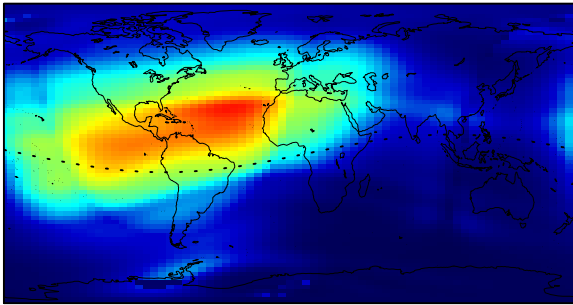

Ionex file containing 3-dimensional tec maps - 23:00 UT