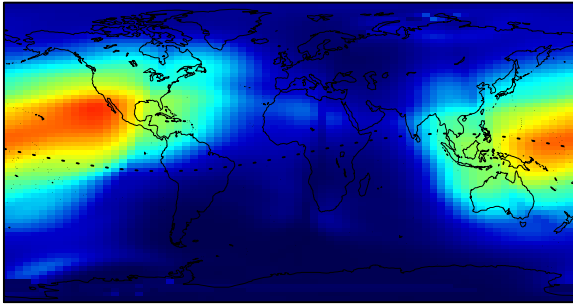

Ionex file containing 3-dimensional tec maps - 07:00 UT