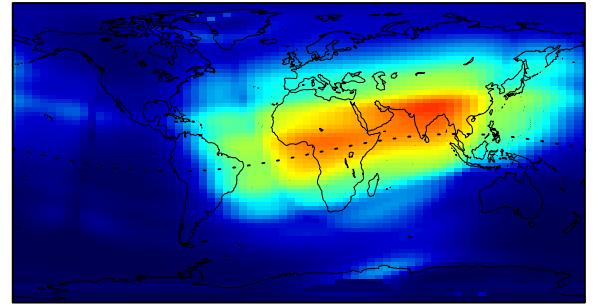

Ionex file containing 3-dimensional tec maps - 11:00 UT

Ionex file containing 3-dimensional tec maps - 17:00 UT