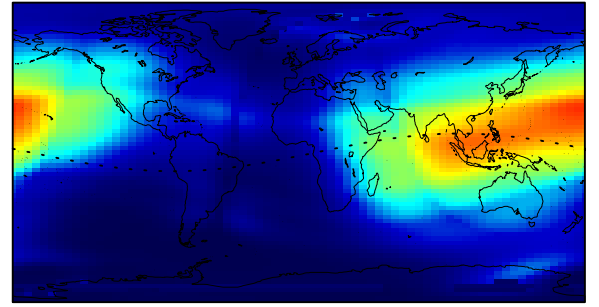

Ionex file containing 3-dimensional tec maps - 05:00 UT

Ionex file containing 3-dimensional tec maps - 11:00 UT