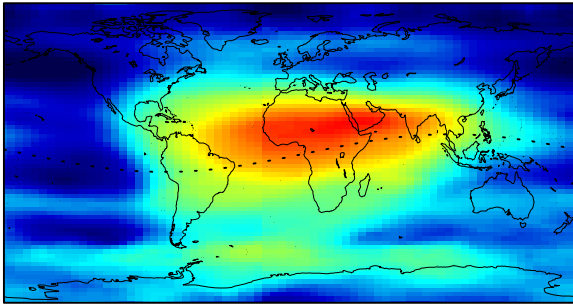

NRCan IONOSPHERIC MAPS DOY 158 GPS WEEK 990 DAY 1 - 19:00 UT

NRCan IONOSPHERIC MAPS DOY 158 GPS WEEK 990 DAY 1 - 13:00 UT