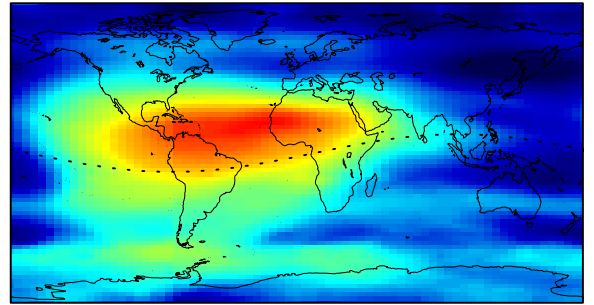

NRCan IONOSPHERIC MAPS DOY 158 GPS WEEK 990 DAY 1 - 23:00 UT

NRCan IONOSPHERIC MAPS DOY 158 GPS WEEK 990 DAY 1 - 17:00 UT