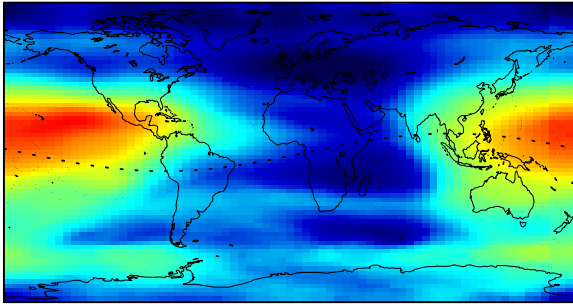

NRCan IONOSPHERIC MAPS DOY 158 GPS WEEK 990 DAY 1 - 01:00 UT

NRCan IONOSPHERIC MAPS DOY 158 GPS WEEK 990 DAY 1 - 03:00 UT

NRCan IONOSPHERIC MAPS DOY 158 GPS WEEK 990 DAY 1 - 05:00 UT

NRCan IONOSPHERIC MAPS DOY 158 GPS WEEK 990 DAY 1 - 07:00 UT