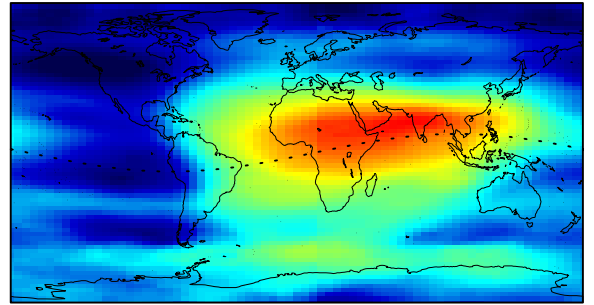

NRCan IONOSPHERIC MAPS DOY 158 GPS WEEK 990 DAY 1 - 17:00 UT

NRCan IONOSPHERIC MAPS DOY 158 GPS WEEK 990 DAY 1 - 11:00 UT