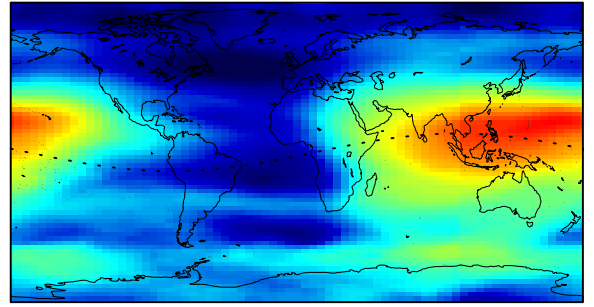

NRCan IONOSPHERIC MAPS DOY 158 GPS WEEK 990 DAY 1 - 01:00 UT

NRCan IONOSPHERIC MAPS DOY 158 GPS WEEK 990 DAY 1 - 03:00 UT

NRCan IONOSPHERIC MAPS DOY 158 GPS WEEK 990 DAY 1 - 05:00 UT

NRCan IONOSPHERIC MAPS DOY 158 GPS WEEK 990 DAY 1 - 07:00 UT