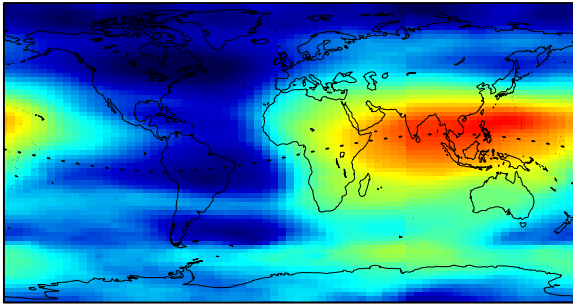

NRCan IONOSPHERIC MAPS DOY 158 GPS WEEK 990 DAY 1 - 01:00 UT

NRCan IONOSPHERIC MAPS DOY 158 GPS WEEK 990 DAY 1 - 03:00 UT

NRCan IONOSPHERIC MAPS DOY 158 GPS WEEK 990 DAY 1 - 05:00 UT

NRCan IONOSPHERIC MAPS DOY 158 GPS WEEK 990 DAY 1 - 07:00 UT