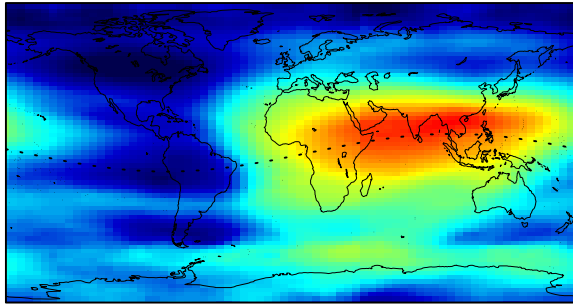

NRCan IONOSPHERIC MAPS DOY 158 GPS WEEK 990 DAY 1 - 15:00 UT

NRCan IONOSPHERIC MAPS DOY 158 GPS WEEK 990 DAY 1 - 09:00 UT