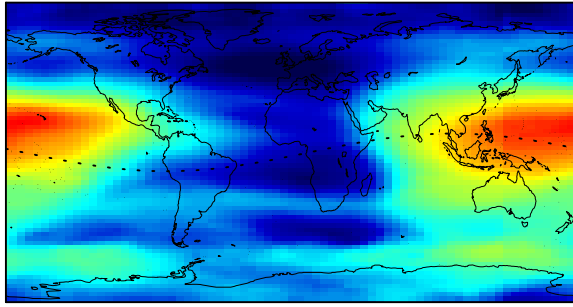

NRCan IONOSPHERIC MAPS DOY 158 GPS WEEK 990 DAY 1 - 01:00 UT

NRCan IONOSPHERIC MAPS DOY 158 GPS WEEK 990 DAY 1 - 03:00 UT

NRCan IONOSPHERIC MAPS DOY 158 GPS WEEK 990 DAY 1 - 05:00 UT

NRCan IONOSPHERIC MAPS DOY 158 GPS WEEK 990 DAY 1 - 07:00 UT