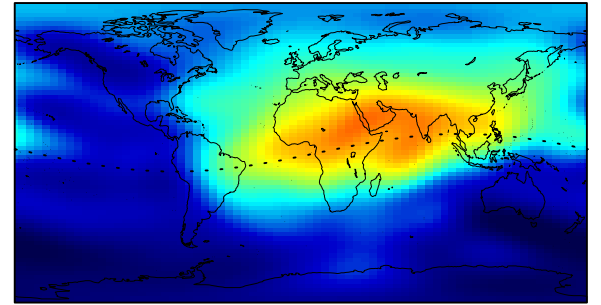

CODE'S GLOBAL IONOSPHERE INFO FOR DAY 152, 1998 - 17:00 UT

CODE'S GLOBAL IONOSPHERE INFO FOR DAY 152, 1998 - 11:00 UT