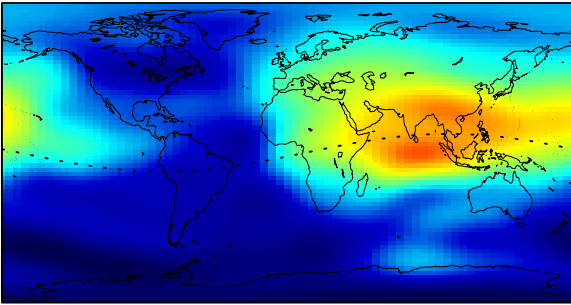

CODE'S GLOBAL IONOSPHERE INFO FOR DAY 152, 1998 - 01:00 UT

CODE'S GLOBAL IONOSPHERE INFO FOR DAY 152, 1998 - 03:00 UT

CODE'S GLOBAL IONOSPHERE INFO FOR DAY 152, 1998 - 05:00 UT

CODE'S GLOBAL IONOSPHERE INFO FOR DAY 152, 1998 - 07:00 UT