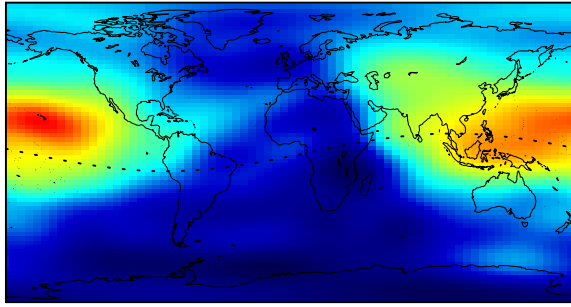

CODE'S GLOBAL IONOSPHERE INFO FOR DAY 152, 1998 - 01:00 UT

CODE'S GLOBAL IONOSPHERE INFO FOR DAY 152, 1998 - 03:00 UT

CODE'S GLOBAL IONOSPHERE INFO FOR DAY 152, 1998 - 05:00 UT

CODE'S GLOBAL IONOSPHERE INFO FOR DAY 152, 1998 - 07:00 UT