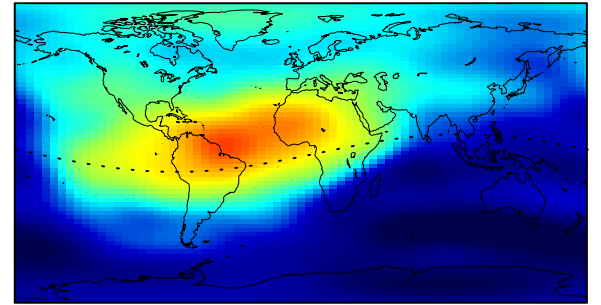

CODE'S GLOBAL IONOSPHERE INFO FOR DAY 152, 1998 - 23:00 UT

CODE'S GLOBAL IONOSPHERE INFO FOR DAY 152, 1998 - 17:00 UT