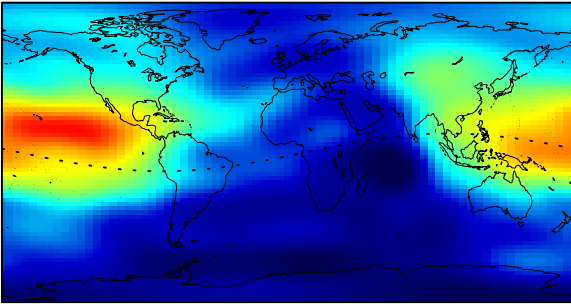

CODE'S GLOBAL IONOSPHERE INFO FOR DAY 152, 1998 - 01:00 UT

CODE'S GLOBAL IONOSPHERE INFO FOR DAY 152, 1998 - 03:00 UT

CODE'S GLOBAL IONOSPHERE INFO FOR DAY 152, 1998 - 05:00 UT

CODE'S GLOBAL IONOSPHERE INFO FOR DAY 152, 1998 - 07:00 UT