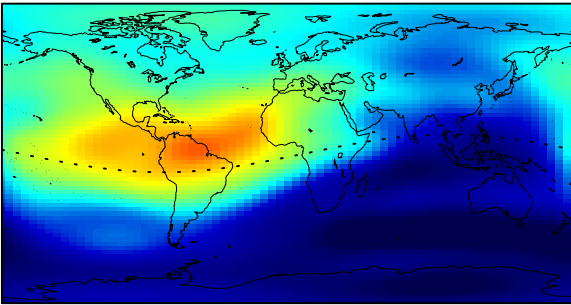

CODE'S GLOBAL IONOSPHERE INFO FOR DAY 152, 1998 - 19:00 UT