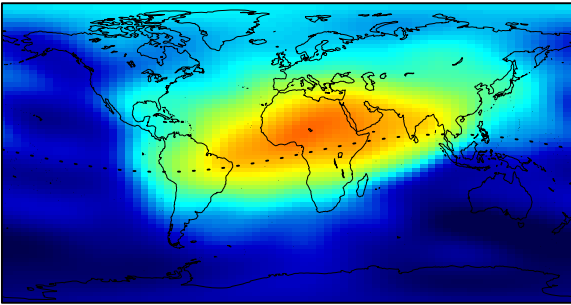

CODE'S GLOBAL IONOSPHERE INFO FOR DAY 152, 1998 - 19:00 UT

CODE'S GLOBAL IONOSPHERE INFO FOR DAY 152, 1998 - 13:00 UT