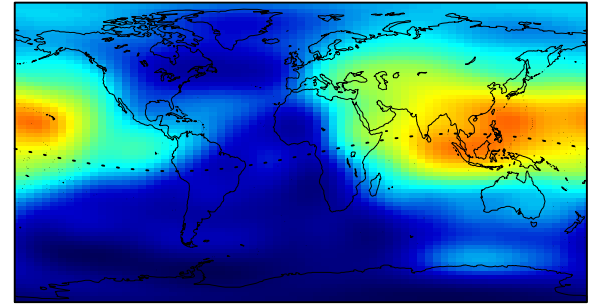

CODE'S GLOBAL IONOSPHERE INFO FOR DAY 152, 1998 - 01:00 UT

CODE'S GLOBAL IONOSPHERE INFO FOR DAY 152, 1998 - 03:00 UT

CODE'S GLOBAL IONOSPHERE INFO FOR DAY 152, 1998 - 05:00 UT

CODE'S GLOBAL IONOSPHERE INFO FOR DAY 152, 1998 - 07:00 UT