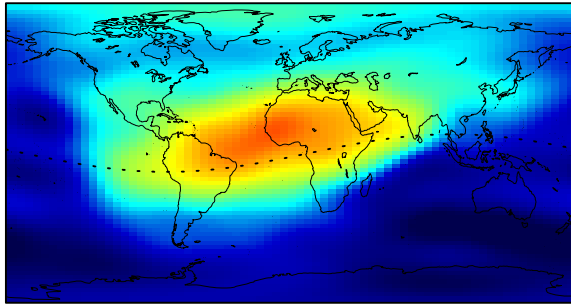

CODE'S GLOBAL IONOSPHERE INFO FOR DAY 152, 1998 - 09:00 UT

CODE'S GLOBAL IONOSPHERE INFO FOR DAY 152, 1998 - 11:00 UT

CODE'S GLOBAL IONOSPHERE INFO FOR DAY 152, 1998 - 13:00 UT

CODE'S GLOBAL IONOSPHERE INFO FOR DAY 152, 1998 - 15:00 UT