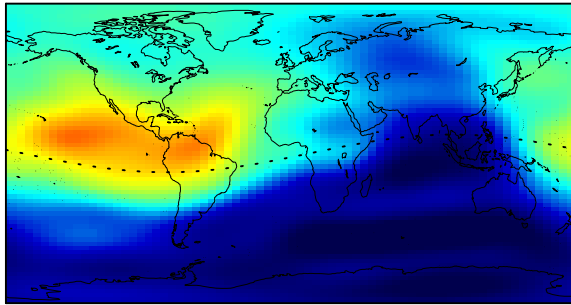

CODE'S GLOBAL IONOSPHERE INFO FOR DAY 152, 1998 - 21:00 UT