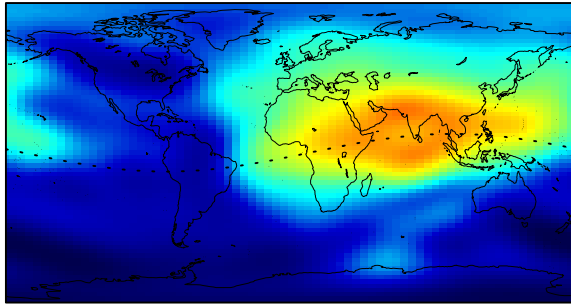

CODE'S GLOBAL IONOSPHERE INFO FOR DAY 152, 1998 - 15:00 UT

CODE'S GLOBAL IONOSPHERE INFO FOR DAY 152, 1998 - 09:00 UT